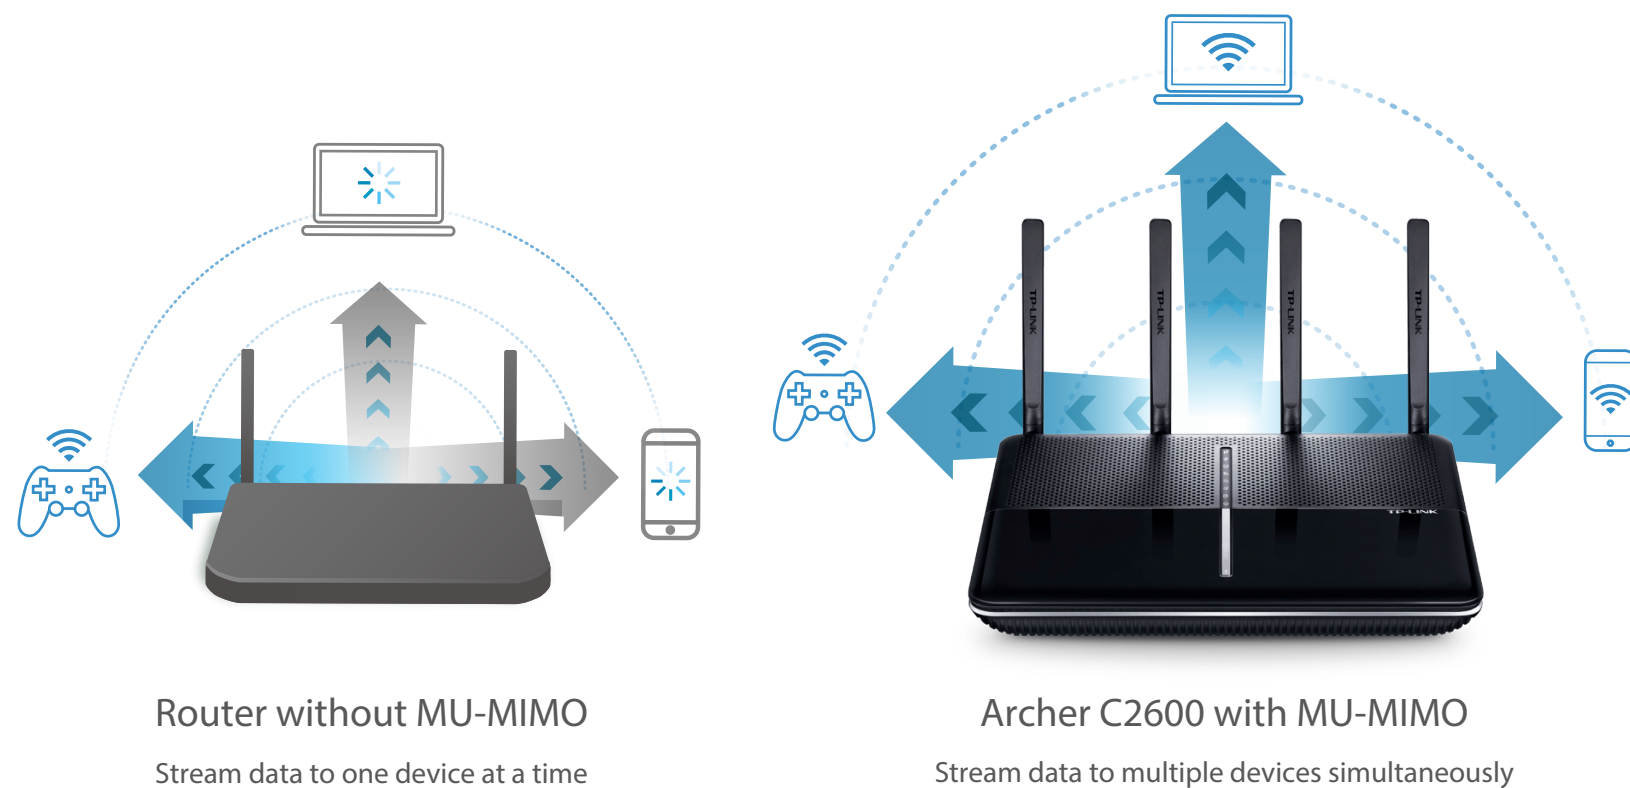

Features

Easy Sharing

- **Dual USB 3.0 Ports for Fast Sharing** – With two ultra-fast USB 3.0 ports, you can access and share a printer as well as your files and media locally. Via the router's FTP server, you can also have access to your files & media with networked devices remotely
- **10x Faster Transfer Speed** – The USB 3.0 port provides up to 10x faster USB hard drive access than earlier USB 2.0 connections
- **Built-in Print Server** – Supports wireless printing from multiple computers (works in conjunction with a USB Printer)
- **Built-in Media Server** – Allows users to play music, video and view photos

Ease of Use

- **New Web UI** – Ensures a quick installation within 15 seconds, making your network setup out of hassle.
- **Fast Encryption** – Easy one-touch WPA wireless security encryption with the WPS button
- **Easy On/Off** – Wi-Fi On/Off Button and LED On/Off allow separately users to turn wireless radio and LED on or off
- **Power On/Off** – Convenient power saving
- **Hassle-free Management with Tether App** – Tether App allows easy network management at your fingertips

Security

- **Access Control** – Guest Network Access provides secure Wi-Fi access for guests
- **Parental Control** – Establish restricted access policies for all connected devices
- **Easy Bandwidth Management** – IP-based Bandwidth Control makes it easier for you to manage the bandwidth of connected devices
- **Encryptions for Secure Network** – WPA-PSK/WPA2-PSK encryptions provide active defense against security threats for user networks

MU-MIMO for Powerful Multi-Tasking

With groundbreaking MU-MIMO technology, the Archer C2600 is able to stream data to several devices simultaneously. It dramatically reduces wait-time for all clients by making better use of wireless capacity that are wasted by traditional routers. The result is a stunning 3x increase in Wi-Fi speeds for each device in your crowded network.